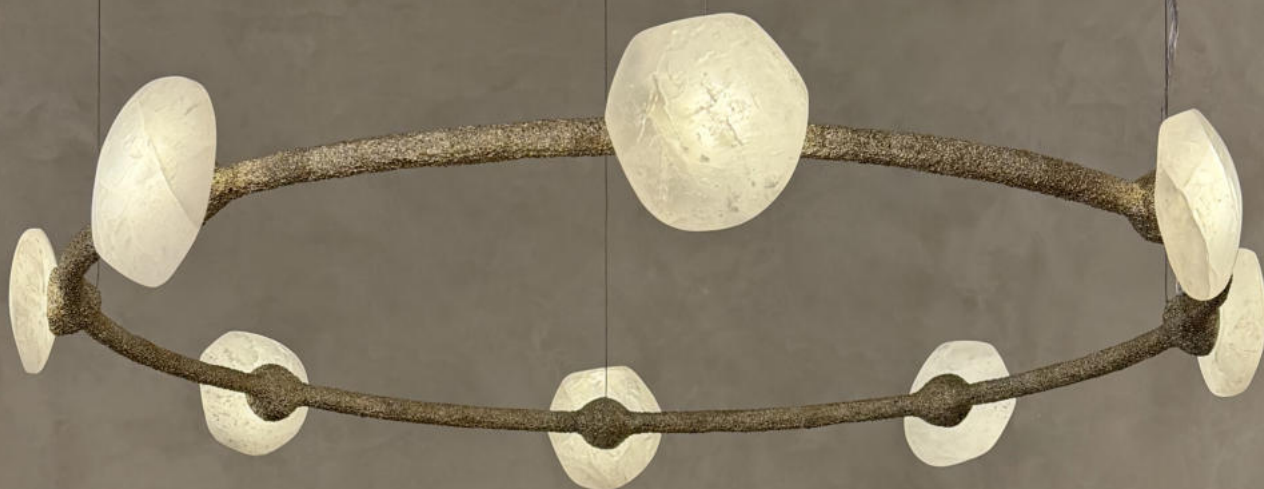

15cm x 09cm; H: 40cm
02 x LED 3W - 3000K

ARTEMIS WALL II

15cm x 09cm; H: 75cm
4 x LED 3W - 3000K

ARTEMIS WALL III

27cm x 11cm; H: 88cm
04 x LED 3W - 3000K

ARTEMIS WALL IV

PEQUENO:

10cm x 05cm; H: 05cm
01 x LED 3W - 3000K

GRANDE:

14cm x 06cm; H: 14cm
01 x LED 3W - 3000K

OSLO PENDENTE I

Ø: 86cm; H: 13cm
08 x LED 3W - 3000K

OSLO PENDENTE I | CERÂMICO MICRO CORAL - FOLHEADO PRATA ENVELHECIDO

OSLO PENDENTE II

OSLO PENDENTE II | CERÂMICO MICRO CORAL - DOURADO VINTAGE