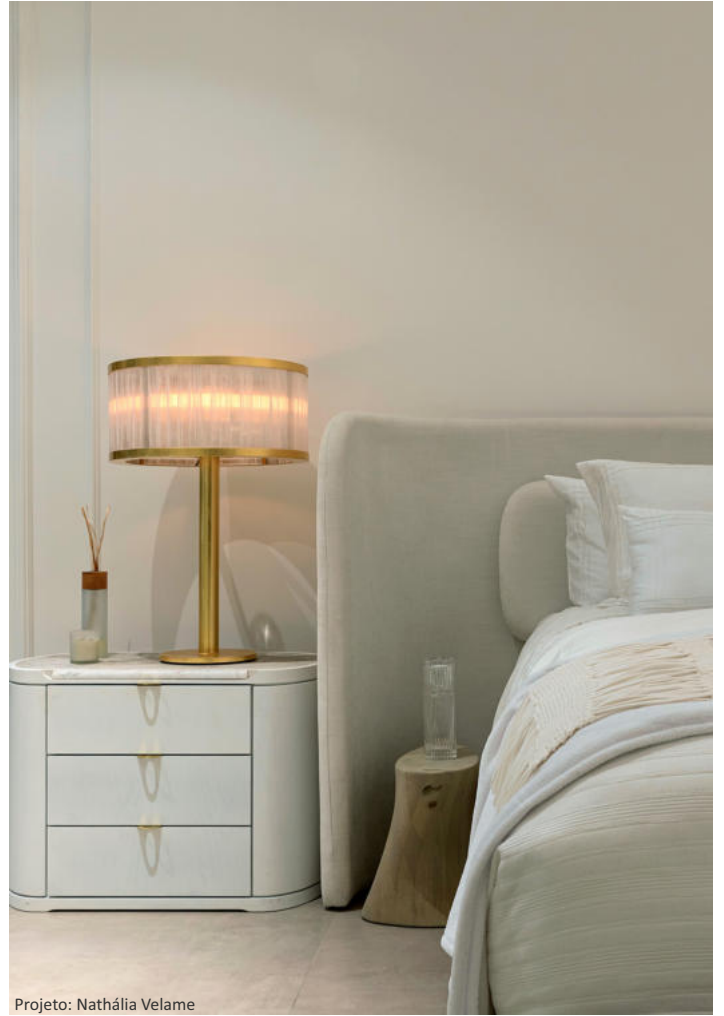

Projeto: Nathália Velame