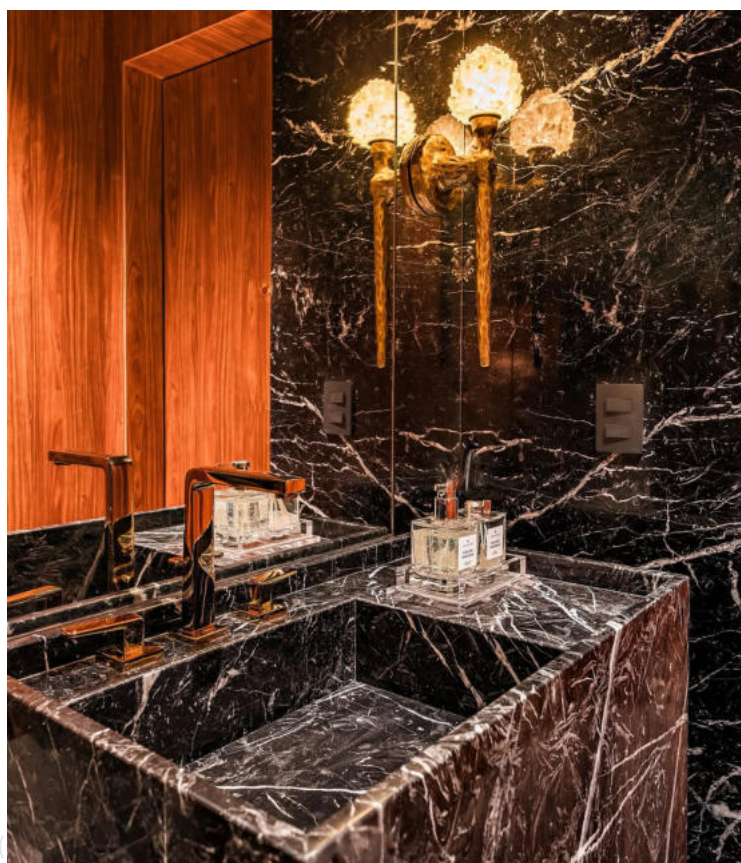

Ø: 08cm; H: 16cm
01 x G9 LED 5W

ETRUSCAN WALL II

ETRUSCAN WALL II | CERÂMICO ORGÂNICO - DOURADO VINTAGE

14cm (5.5") x 16cm
H: 55cm
01 x G9 LED 5W

ETRUSCAN WALL III

21cm x 26cm; H: 75cm
04 x G9 LED 5W

ETRUSCAN TABLE